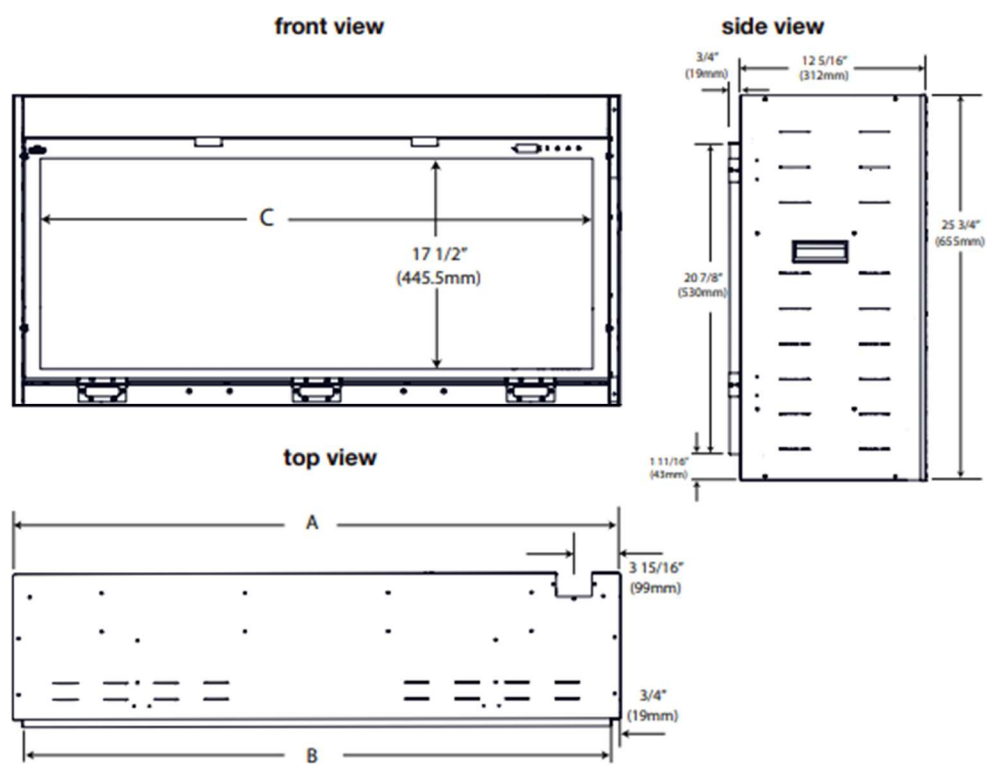

Specifications

Dimensions			
Model No.	A (Outside Width)	B (Finishing Opening)	(C) Viewing Area
NEFB50AB	50 1/4" (1276mm)	48 5/8" (1234mm)	45 3/4" (1162mm)
NEFB62AB	62 1/4" (1579mm)	60 5/8" (1539mm)	57 3/4" (1467mm)
NEFB74AB	74 1/4" (1882mm)	72 5/8" (1844mm)	69 3/4" (1772mm)
NEFB96AB	96 1/4" (2441mm)	94 5/8" (2402mm)	91 3/4" (2330mm)