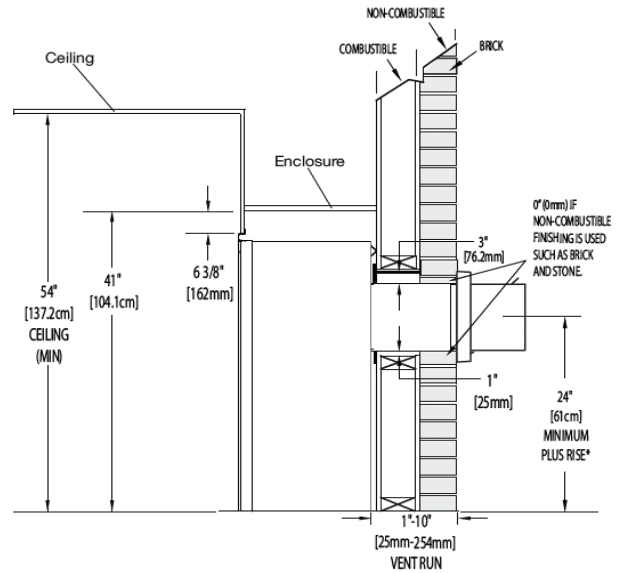

TB36NTR/TB36NTRE Direct Vent Gas Fireplaces

FEATURES

| | |
|-----------------------------|----------------------------|
| FUEL TYPE | Natural Gas |
| BLOWER | Optional |
| GAS VALVE TYPE | Millivolt or Electronic |
| LP COVERSION KIT | Yes |
| GLASS / VIEWING HEIGHT (IN) | 23 11/16" |
| GLASS / VIEWING WIDTH (IN) | 30 11/16" |
| TOTAL MAX (BTU) NG | 18,000 |
| WARRANTY | President Limited Lifetime |
| FLUE SIZE | 4" x 7" |
| GLASS TYPE | Tempered |

EXTERIOR DIMENSIONS AND WEIGHT

| | |
|--------|----------|
| WIDTH | 35" |
| DEPTH | 15 3/4" |
| HEIGHT | 34 5/8" |
| WEIGHT | 100. lb. |

Typical Venting

Front Options

Unit Dimensions

Front View

Right Side View

Top View