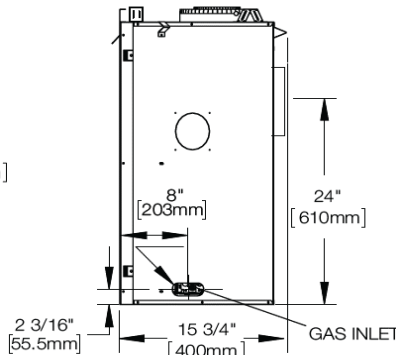

EXTERIOR DIMENSIONS AND WEIGHT

| | |
|--------|----------|
| WIDTH | 35" |
| DEPTH | 15 3/4" |
| HEIGHT | 34 5/8" |
| WEIGHT | 100. lb. |

Typical Venting

Front Options

Unit Dimensions

Front View

Right Side View