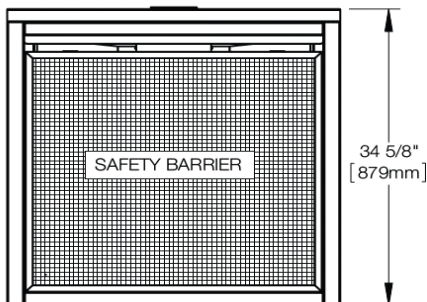

EXTERIOR DIMENSIONS AND WEIGHT

| | |
|--------|----------|
| WIDTH | 35" |
| DEPTH | 15 3/4" |
| HEIGHT | 34 5/8" |
| WEIGHT | 100. lb. |

Typical Venting

Front Options

Unit Dimensions

Front View

Right Side View

Top View