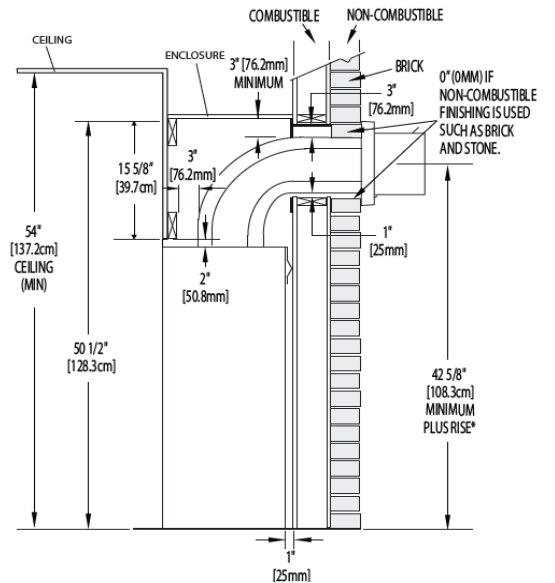

TB36NTR/TB36NTRE Direct Vent Gas Fireplaces

FEATURES

| | |
|-----------------------------|----------------------------|
| FUEL TYPE | Natural Gas |
| BLOWER | Optional |
| GAS VALVE TYPE | Millivolt or Electronic |
| LP COVERSION KIT | Yes |
| GLASS / VIEWING HEIGHT (IN) | 23 11/16" |
| GLASS / VIEWING WIDTH (IN) | 30 11/16" |
| TOTAL MAX (BTU) NG | 18,000 |
| WARRANTY | President Limited Lifetime |
| FLUE SIZE | 4" x 7" |
| GLASS TYPE | Tempered |

EXTERIOR DIMENSIONS AND WEIGHT

| | |
|--------|----------|
| WIDTH | 35" |
| DEPTH | 15 3/4" |
| HEIGHT | 34 5/8" |
| WEIGHT | 100. lb. |

Typical Venting

Front Options

Unit Dimensions

Front View

Right Side View

Top View