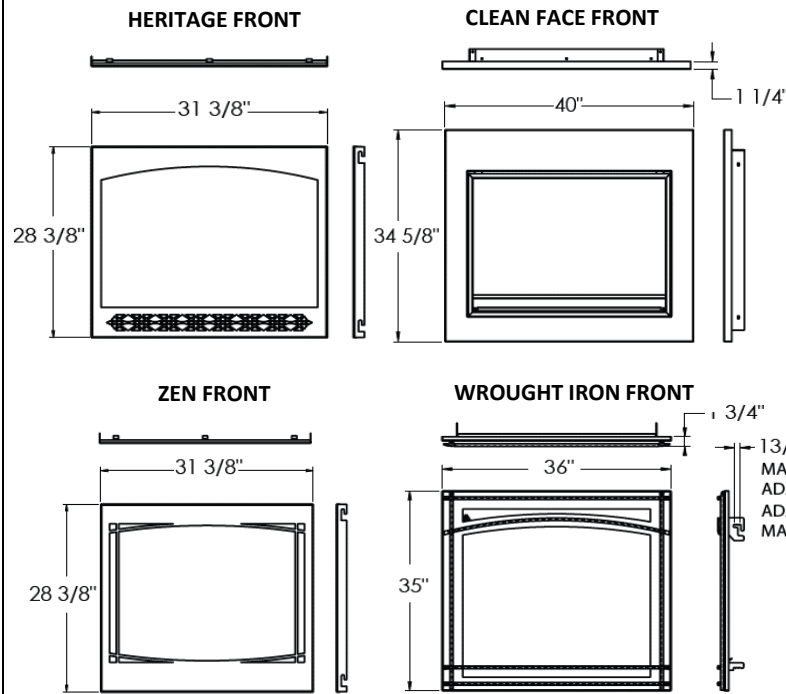

TB36NTR/TB36NTRE Direct Vent Gas Fireplaces

FEATURES

| | |
|-----------------------------|----------------------------|
| FUEL TYPE | Natural Gas |
| BLOWER | Optional |
| GAS VALVE TYPE | Millivolt or Electronic |
| LP COVERSION KIT | Yes |
| GLASS / VIEWING HEIGHT (IN) | 23 11/16" |
| GLASS / VIEWING WIDTH (IN) | 30 11/16" |
| TOTAL MAX (BTU) NG | 18,000 |
| WARRANTY | President Limited Lifetime |
| FLUE SIZE | 4" x 7" |
| GLASS TYPE | Tempered |

EXTERIOR DIMENSIONS AND WEIGHT

| | |
|--------|----------|
| WIDTH | 35" |
| DEPTH | 15 3/4" |
| HEIGHT | 34 5/8" |
| WEIGHT | 100. lb. |

Typical Venting

Front Options

Unit Dimensions

Front View

Right Side View

Top View