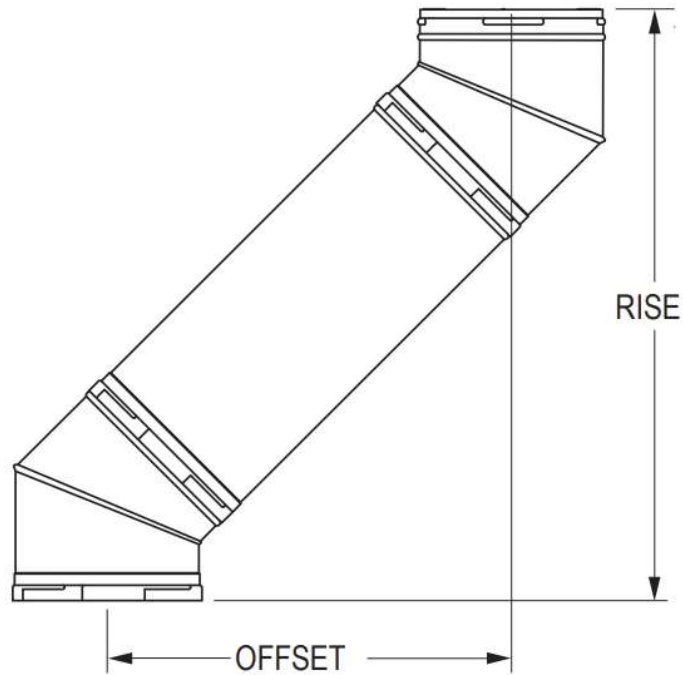

30 DEGREE ELBOW OFFSET CHART

Elbow Angle From Vertical	Chimney Length Between Elbows	Size 14" I.D.	
		Offset Inches	Rise Inches
30°	0"	6 ¼"	24 ½"
30°	12"	11 ¾"	34"
30°	18"	14 ¾"	39 ¼"
30°	36"	23 ¾"	54 ⅞"
30°	48"	29 ¾"	65 ¼"