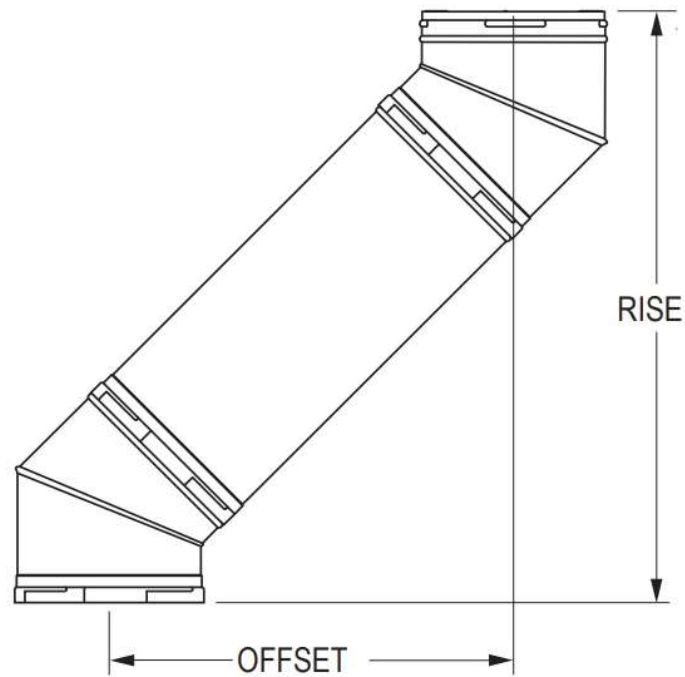

15 DEGREE ELBOW OFFSET CHART

Elbow Angle From Vertical	Chimney Length Between Elbows	Size 14" I.D.	
		Offset Inches	Rise Inches
15°	0"	2 5/8"	21 5/8"
15°	12"	5 1/2"	32 1/4"
15°	18"	7 1/8"	38"
15°	36"	11 3/4"	55 3/8"
15°	48"	14 7/8"	67"