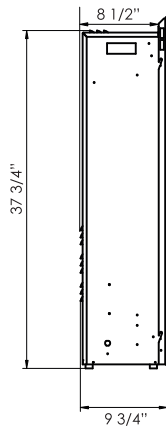

Clear Harvest Moon Sun Tea
EMBER Media set

ZECL-26-2923-BG

ZECL-26-2923-FLUSHMT-BG

ZECL-30-3226-BG

ZECL-30-3226-FLUSHMT-BG

TECHNICAL SPECIFICATIONS		
VOLTS	120	
AMPS	12.5	
WATTS	1500	
HEATER	HIGH	1500 watts
	LOW	750 watts
NO HEATER		22 watts
LAMPS	QUANTITY	LED
	WATTS	
	TOTAL WATTS	22 watts
ROTOR MOTOR		1 at 5 watts
PLUG LOCATION		Left Side
CORD LENGTH		76"
APPROX. HEATING AREA		400 sq ft

ZECL-33-3624-BG

ZC-FM-37

ZECL-39-4134-BG

ZC-FM-45

ZECL-2939-BG

ZECL-31-3228-STL-SQR

ZECL-31-3228-STL-ARCH