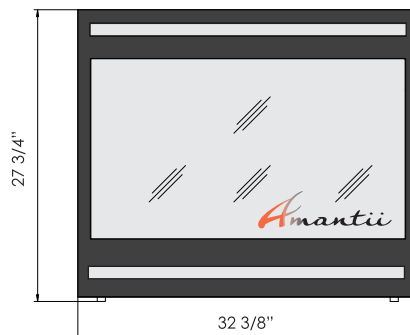

ZECL-31-3228-STL-SQR