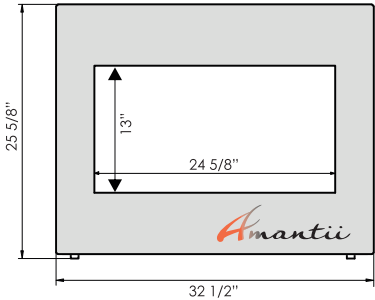

ZECL-30-3226-BG