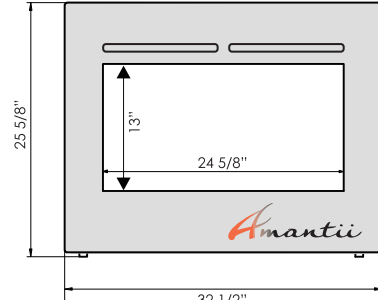

Clear Harvest Moon Sun Tea
EMBER Media set

ZECL-26-2923-BG

ZECL-26-2923-FLUSHMT-BG

ZECL-30-3226-BG

ZECL-30-3226-FLUSHMT-BG

TECHNICAL SPECIFICATIONS		
VOLTS	120	
AMPS	12.5	
WATTS	1500	
HEATER	HIGH	1500 watts
	LOW	750 watts
NO HEATER		22 watts
LAMPS	QUANTITY	LED
	WATTS	
	TOTAL WATTS	22 watts
ROTOR MOTOR		1 at 5 watts
PLUG LOCATION		Left Side
CORD LENGTH		76"
APPROX. HEATING AREA		400 sq ft