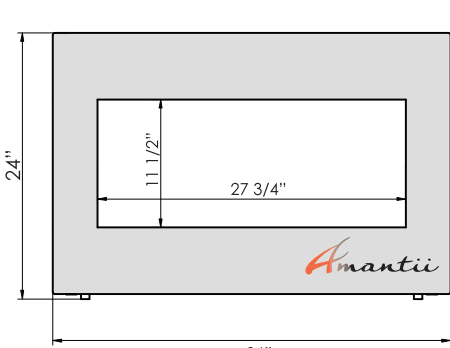

Available in a large variety of sizes ranging from 26" - 38" width units and up to a 45" wide surround.

The ZECL-31-3228 features an extra deep tray and new heavy gauge steel surround. Comes with deluxe log set installed PLUS your choice of Ember or Ice media options. Also choice of arched or square steel surround.

Clear Harvest Moon Sun Tea
EMBER Media set

ZECL-26-2923-BG

ZECL-26-2923-FLUSHMT-BG

ZECL-30-3226-BG

ZECL-30-3226-FLUSHMT-BG

TECHNICAL SPECIFICATIONS		
VOLTS	120	
AMPS	12.5	
WATTS	1500	
HEATER	HIGH	1500 watts
	LOW	750 watts
NO HEATER		22 watts
LAMPS	QUANTITY	LED
	WATTS	
	TOTAL WATTS	22 watts
ROTOR MOTOR		1 at 5 watts
PLUG LOCATION		Left Side
CORD LENGTH		76"
APPROX. HEATING AREA		400 sq ft