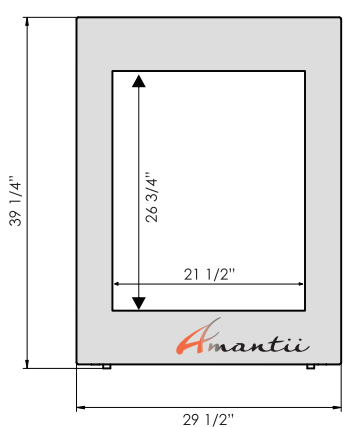

Available in a large variety of sizes ranging from 26" - 38" width units and up to a 45" wide surround.

The ZECL-31-3228 features an extra deep tray and new heavy gauge steel surround. Comes with deluxe log set installed PLUS your choice of Ember or Ice media options. Also choice of arched or square steel surround.

ZECL-33-3624-BG

ZC-FM-37

ZECL-39-4134-BG

ZC-FM-45

ZECL-2939-BG

ZECL-31-3228-STL-SQR

ZECL-31-3228-STL-ARCH