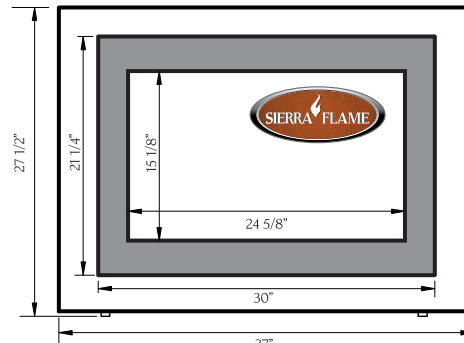

TECHNICAL SPECIFICATIONS		
VOLTS	120	
AMPS	12.5	
WATTS	1500	
HEATER	HIGH	1500 watts
	LOW	750 watts
NO HEATER		22 watts
LAMPS	QUANTITY	LED
	WATTS	
	TOTAL WATTS	22 watts
ROTOR MOTOR		1 at 5 watts
PLUG LOCATION		Left Side
CORD LENGTH		76"
APPROX. HEATING AREA		400 sq ft

ZC-FM-37