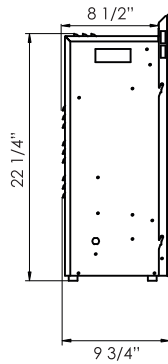

TECHNICAL SPECIFICATIONS		
VOLTS	120	
AMPS	12.5	
WATTS	1500	
HEATER	HIGH	1500 watts
	LOW	750 watts
NO HEATER		22 watts
LAMPS	QUANTITY	LED
	WATTS	
	TOTAL WATTS	22 watts
ROTOR MOTOR		1 at 5 watts
PLUG LOCATION		Left Side
CORD LENGTH		76"
APPROX. HEATING AREA		400 sq ft

ZC-FM-37