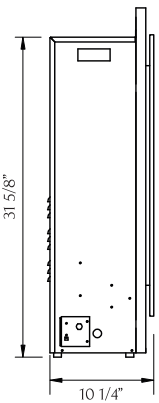

Clear Harvest Moon Sun Tea
EMBER Media set

ZECL-26-2923-BG

ZECL-26-2923-FLUSHMT-BG

ZECL-30-3226-BG

ZECL-30-3226-FLUSHMT-BG

TECHNICAL SPECIFICATIONS		
VOLTS	120	
AMPS	12.5	
WATTS	1500	
HEATER	HIGH	1500 watts
	LOW	750 watts
NO HEATER		22 watts
LAMPS	QUANTITY	LED
	WATTS	
	TOTAL WATTS	22 watts
ROTOR MOTOR		1 at 5 watts
PLUG LOCATION		Left Side
CORD LENGTH		76"
APPROX. HEATING AREA		400 sq ft

ZECL-33-3624-BG

ZC-FM-37

ZECL-39-4134-BG

ZC-FM-45

ZECL-2939-BG

ZECL-31-3228-STL-SQR

ZECL-31-3228-STL-ARCH