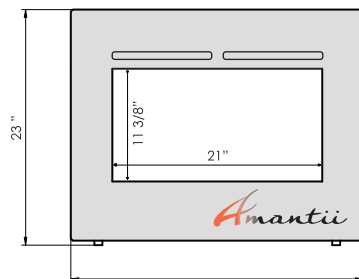

Available in a large variety of sizes ranging from 26" - 38" width units and up to a 45" wide surround.

The ZECL-31-3228 features an extra deep tray and new heavy gauge steel surround. Comes with deluxe log set installed PLUS your choice of Ember or Ice media options. Also choice of arched or square steel surround.

In the box:

Remote control and log set as well as choice of decorative media is included 'in' the box.

Remote control may not be exactly as shown

AND your choice of ICE or EMBER decorative media

ICE Media set

Clear Harvest Moon Sun Tea
EMBER Media set

ZECL-26-2923-BG

ZECL-26-2923-FLUSHMT-BG

ZECL-30-3226-BG

ZECL-30-3226-FLUSHMT-BG

TECHNICAL SPECIFICATIONS		
VOLTS	120	
AMPS	12.5	
WATTS	1500	
HEATER	HIGH	1500 watts
	LOW	750 watts
NO HEATER		22 watts
LAMPS	QUANTITY	LED
	WATTS	
	TOTAL WATTS	22 watts
ROTOR MOTOR		1 at 5 watts
PLUG LOCATION		Left Side
CORD LENGTH		76"
APPROX. HEATING AREA		400 sq ft