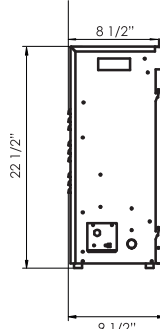

Available in a large variety of sizes ranging from 26" - 38" width units and up to a 45" wide surround.

The ZECL-31-3228 features an extra deep tray and new heavy gauge steel surround. Comes with deluxe log set installed PLUS your choice of Ember or Ice media options. Also choice of arched or square steel surround.

Clear Harvest Moon Sun Tea
EMBER Media set

ZECL-26-2923-BG

ZECL-26-2923-FLUSHMT-BG

ZECL-30-3226-BG

ZECL-30-3226-FLUSHMT-BG

TECHNICAL SPECIFICATIONS		
VOLTS	120	
AMPS	12.5	
WATTS	1500	
HEATER	HIGH	1500 watts
	LOW	750 watts
NO HEATER		22 watts
LAMPS	QUANTITY	LED
	WATTS	
	TOTAL WATTS	22 watts
ROTOR MOTOR		1 at 5 watts
PLUG LOCATION		Left Side
CORD LENGTH		76"
APPROX. HEATING AREA		400 sq ft