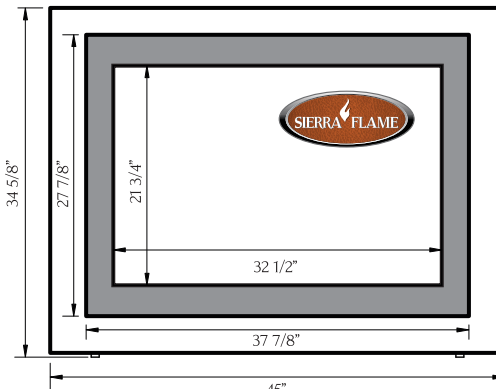

TECHNICAL SPECIFICATIONS		
VOLTS	120	
AMPS	12.5	
WATTS	1500	
HEATER	HIGH	1500 watts
	LOW	750 watts
NO HEATER		22 watts
LAMPS	QUANTITY	LED
	WATTS	
	TOTAL WATTS	22 watts
ROTOR MOTOR		1 at 5 watts
PLUG LOCATION		Left Side
CORD LENGTH		76"
APPROX. HEATING AREA		400 sq ft

ZC-FM-45