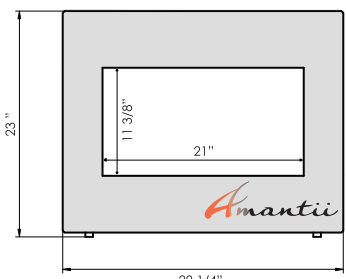

ZECL-26-2923-BG