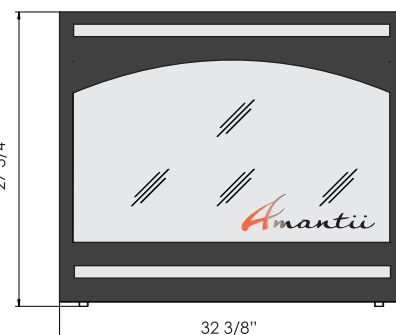

ZECL-31-3228-STL-ARCH