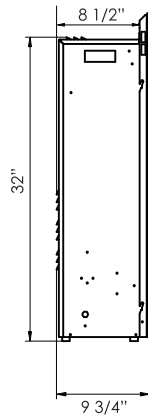

TECHNICAL SPECIFICATIONS		
VOLTS	120	
AMPS	12.5	
WATTS	1500	
HEATER	HIGH	1500 watts
	LOW	750 watts
NO HEATER		22 watts
LAMPS	QUANTITY	LED
	WATTS	
	TOTAL WATTS	22 watts
ROTOR MOTOR		1 at 5 watts
PLUG LOCATION		Left Side
CORD LENGTH		76"
APPROX. HEATING AREA		400 sq ft

ZC-FM-45