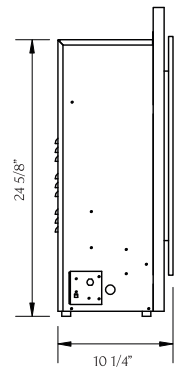

ZECL-39-4134-BG