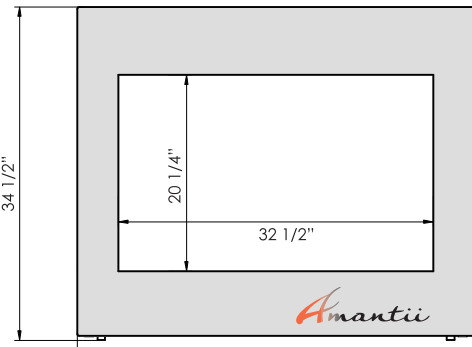

ZECL-39-4134-BG