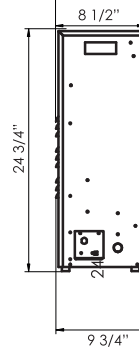

Clear Harvest Moon Sun Tea
EMBER Media set

ZECL-26-2923-BG

ZECL-26-2923-FLUSHMT-BG

ZECL-30-3226-BG

ZECL-30-3226-FLUSHMT-BG

TECHNICAL SPECIFICATIONS		
VOLTS	120	
AMPS	12.5	
WATTS	1500	
HEATER	HIGH	1500 watts
	LOW	750 watts
NO HEATER		22 watts
LAMPS	QUANTITY	LED
	WATTS	
	TOTAL WATTS	22 watts
ROTOR MOTOR		1 at 5 watts
PLUG LOCATION		Left Side
CORD LENGTH		76"
APPROX. HEATING AREA		400 sq ft