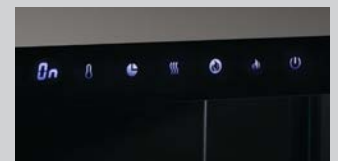

TRIVISTA™ PRIMIS 60

NEFB60H-3SV – THREE-SIDED ELECTRIC FIREPLACE

FEATURES

- **60" W X 21" H X 9 1/2" D**
- **UP TO 10,000 BTU'S & 3,000 WATTS**
- **2 MODELS - AVAILABLE IN 50" AND 60" LENGTHS**
- **MOTION SENSOR TOUCH SCREEN CONTROL PANEL**
- End panels come included and allow for A 3-sided, 2-sided or 1-sided installation
- Hardwire to 120V or 240V only
- Seven flame color settings with brightness adjustment options
- Ember bed in 13 color settings including cycle mode & fade in and fade out
- Top light LED's in 13 color settings including cycle mode
- All season usage: flames operate with or without heat
- Disable heat function as a child safety feature
- Multi-function remote control included
- Thermostatic control

napoleon.com

OPTIONS / ACCESSORIES

TOUCH SCREEN CONTROL PANEL WITH MOTION PROXIMITY SENSOR

NORTHERN WOOD LOG SET AND CRYSTALS

END PANEL

REMOTE CONTROL