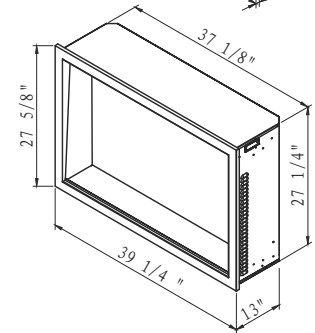

TRD-38

*Height, Width, Depth: 27 1/4" x 37 1/8" x 12 3/8"

Glass Viewing Opening & Size: 23 5/8" x 35 1/4"

**Shipping Size: 29 5/8" x 41 6/8" x 15 4/8"

Shipping Weight: 101.4 lbs. Glass Included

TRD-33

*Height, Width, Depth: 22 1/4" x 31 3/4" x 11 3/8"

Glass Viewing Opening & Size: 18 3/4" x 29 7/8"

Glass Size: 18 3/4" X 29 7/8"

**Shipping Size: 24 5/8" x 36 2/8" x 14 5/8"

Shipping Weight: 78 lbs. Glass Included

INCLUDED ACCESSORIES

10 piece Birch log set, charcoal grey real fireglass media and two bags of vermiculite, in black and white, plus a remote. A steel trim and glass inlay are included for the 26, 30, 33 & 38 models only.

3-sided and 4-sided trims are made of 22 gauge metal, and available for the 26, 30, 33, 38 models.

3-sided trim

4-sided trim

TRD-26

TRD-30

TRD-33

TRD-38

INS-FM-30