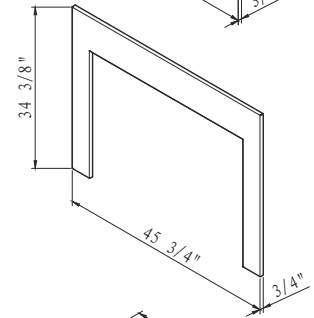

TRD-38

*Height, Width, Depth: 27 1/4" x 37 1/8" x 12 3/8"

Glass Viewing Opening & Size: 23 5/8" x 35 1/4"

**Shipping Size: 29 5/8" x 41 6/8" x 15 4/8"

Shipping Weight: 101.4 lbs. Glass Included

TRD-33

*Height, Width, Depth: 22 1/4" x 31 3/4" x 11 3/8"

Glass Viewing Opening & Size: 18 3/4" x 29 7/8"

Glass Size: 18 3/4" X 29 7/8"

**Shipping Size: 24 5/8" x 36 2/8" x 14 5/8"

Shipping Weight: 78 lbs. Glass Included

INCLUDED ACCESSORIES

10 piece Birch log set, charcoal grey real fireglass media and two bags of vermiculite, in black and white, plus a remote. A steel trim and glass inlay are included for the 26, 30, 33 & 38 models only.

3-sided and 4-sided trims are made of 22 gauge metal, and available for the 26, 30, 33, 38 models.

3-sided trim

4-sided trim

TRD-26

TRD-30

TRD-33

TRD-38

INS-FM-30