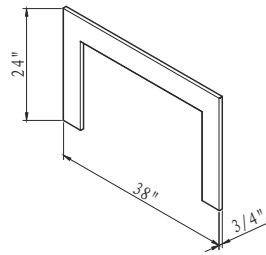

TRD-38

*Height, Width, Depth: 27 1/4" x 37 1/8" x 12 3/8"

Glass Viewing Opening & Size: 23 5/8" x 35 1/4"

**Shipping Size: 29 5/8" x 41 6/8" x 15 4/8"

Shipping Weight: 101.4 lbs. Glass Included

TRD-33

*Height, Width, Depth: 22 1/4" x 31 3/4" x 11 3/8"

3-sided and 4-sided trims are made of 22 gauge metal, and available for the 26, 30, 33, 38 models.

3-sided trim

4-sided trim

TRD-26

TRD-30

TRD-33

TRD-38

INS-FM-30