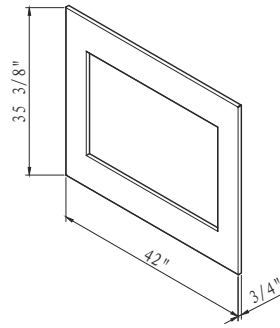

SERIES MODELS:

- TRD-26
- TRD-30
- TRD-33
- TRD-38

TRD-26

*Height, Width, Depth: 16 3/4" x 25 1/4" x 11 3/8"
Glass Viewing Opening & Size: 15 1/2" x 27 1/2"
**Shipping Size: 21 4/8" x 33 7/8" x 14 5/8"
Shipping Weight: 57.5 lbs. Glass Included

TRD-38

*Height, Width, Depth: 27 1/4" x 37 1/8" x 12 3/8"

Glass Viewing Opening & Size: 23 5/8" x 35 1/4"

**Shipping Size: 29 5/8" x 41 6/8" x 15 4/8"

Shipping Weight: 101.4 lbs. Glass Included

TRD-33

*Height, Width, Depth: 22 1/4" x 31 3/4" x 11 3/8"

Glass Viewing Opening & Size: 18 3/4" x 29 7/8"

Glass Size: 18 3/4" X 29 7/8"

**Shipping Size: 24 5/8" x 36 2/8" x 14 5/8"

Shipping Weight: 78 lbs. Glass Included

INCLUDED ACCESSORIES

10 piece Birch log set, charcoal grey real fireglass media and two bags of vermiculite, in black and white, plus a remote. A steel trim and glass inlay are included for the 26, 30, 33 & 38 models only.

3-sided and 4-sided trims are made of 22 gauge metal, and available for the 26, 30, 33, 38 models.

3-sided trim

4-sided trim

TRD-26

TRD-30

TRD-33

TRD-38

INS-FM-30