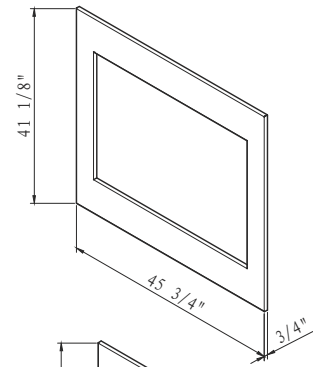

SERIES MODELS:

- TRD-26
- TRD-30
- TRD-33
- TRD-38

TRD-26

*Height, Width, Depth: 16 3/4" x 25 1/4" x 11 3/8"
Glass Viewing Opening & Size: 15 1/2" x 27 1/2"
**Shipping Size: 21 4/8" x 33 7/8" x 14 5/8"
Shipping Weight: 57.5 lbs. Glass Included

TRD-38

*Height, Width, Depth: 27 1/4" x 37 1/8" x 12 3/8"

Glass Viewing Opening & Size: 23 5/8" x 35 1/4"

**Shipping Size: 29 5/8" x 41 6/8" x 15 4/8"

Shipping Weight: 101.4 lbs. Glass Included

TRD-33

*Height, Width, Depth: 22 1/4" x 31 3/4" x 11 3/8"

Glass Viewing Opening & Size: 18 3/4" x 29 7/8"

Glass Size: 18 3/4" X 29 7/8"

**Shipping Size: 24 5/8" x 36 2/8" x 14 5/8"

Shipping Weight: 78 lbs. Glass Included

INCLUDED ACCESSORIES

10 piece Birch log set, charcoal grey real fireglass media and two bags of vermiculite, in black and white, plus a remote. A steel trim and glass inlay are included for the 26, 30, 33 & 38 models only.

3-sided and 4-sided trims are made of 22 gauge metal, and available for the 26, 30, 33, 38 models.

3-sided trim

4-sided trim

TRD-26

TRD-30

TRD-33

TRD-38

INS-FM-30