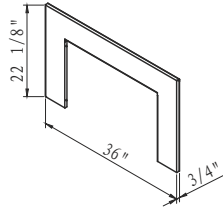

SERIES MODELS:

- TRD-26
- TRD-30
- TRD-33
- TRD-38

TRD-26

*Height, Width, Depth: 16 3/4" x 25 1/4" x 11 3/8"
Glass Viewing Opening & Size: 15 1/2" x 27 1/2"
**Shipping Size: 21 4/8" x 33 7/8" x 14 5/8"
Shipping Weight: 57.5 lbs. Glass Included

TRD-38

*Height, Width, Depth: 27 1/4" x 37 1/8" x 12 3/8"

Glass Viewing Opening & Size: 23 5/8" x 35 1/4"

**Shipping Size: 29 5/8" x 41 6/8" x 15 4/8"

Shipping Weight: 101.4 lbs. Glass Included

TRD-33

*Height, Width, Depth: 22 1/4" x 31 3/4" x 11 3/8"

Glass Viewing Opening & Size: 18 3/4" x 29 7/8"

Glass Size: 18 3/4" X 29 7/8"

**Shipping Size: 24 5/8" x 36 2/8" x 14 5/8"

Shipping Weight: 78 lbs. Glass Included

INCLUDED ACCESSORIES

10 piece Birch log set, charcoal grey real fireglass media and two bags of vermiculite, in black and white, plus a remote. A steel trim and glass inlay are included for the 26, 30, 33 & 38 models only.

3-sided and 4-sided trims are made of 22 gauge metal, and available for the 26, 30, 33, 38 models.

3-sided trim

4-sided trim

TRD-26

TRD-30

TRD-33

TRD-38

INS-FM-30