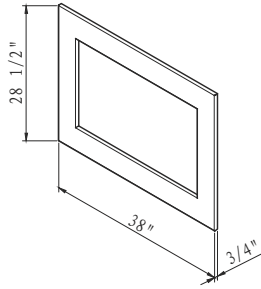

SERIES MODELS:

- TRD-26
- TRD-30
- TRD-33
- TRD-38

TRD-26

*Height, Width, Depth: 16 3/4" x 25 1/4" x 11 3/8"
Glass Viewing Opening & Size: 15 1/2" x 27 1/2"
**Shipping Size: 21 4/8" x 33 7/8" x 14 5/8"
Shipping Weight: 57.5 lbs. Glass Included

TRD-38

*Height, Width, Depth: 27 1/4" x 37 1/8" x 12 3/8"

Glass Viewing Opening & Size: 23 5/8" x 35 1/4"

**Shipping Size: 29 5/8" x 41 6/8" x 15 4/8"

Shipping Weight: 101.4 lbs. Glass Included

TRD-33

*Height, Width, Depth: 22 1/4" x 31 3/4" x 11 3/8"

Glass Viewing Opening & Size: 18 3/4" x 29 7/8"

Glass Size: 18 3/4" X 29 7/8"

**Shipping Size: 24 5/8" x 36 2/8" x 14 5/8"

Shipping Weight: 78 lbs. Glass Included

INCLUDED ACCESSORIES

10 piece Birch log set, charcoal grey real fireglass media and two bags of vermiculite, in black and white, plus a remote. A steel trim and glass inlay are included for the 26, 30, 33 & 38 models only.

3-sided and 4-sided trims are made of 22 gauge metal, and available for the 26, 30, 33, 38 models.

3-sided trim

4-sided trim

TRD-26

TRD-30

TRD-33

TRD-38

INS-FM-30