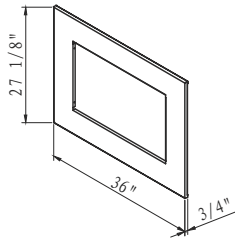

SERIES MODELS:

- TRD-26
- TRD-30
- TRD-33
- TRD-38

TRD-26

*Height, Width, Depth: 16 3/4" x 25 1/4" x 11 3/8"
Glass Viewing Opening & Size: 15 1/2" x 27 1/2"
**Shipping Size: 21 4/8" x 33 7/8" x 14 5/8"
Shipping Weight: 57.5 lbs. Glass Included

TRD-38

*Height, Width, Depth: 27 1/4" x 37 1/8" x 12 3/8"

Glass Viewing Opening & Size: 23 5/8" x 35 1/4"

**Shipping Size: 29 5/8" x 41 6/8" x 15 4/8"

Shipping Weight: 101.4 lbs. Glass Included

TRD-33

*Height, Width, Depth: 22 1/4" x 31 3/4" x 11 3/8"

Glass Viewing Opening & Size: 18 3/4" x 29 7/8"

Glass Size: 18 3/4" X 29 7/8"

**Shipping Size: 24 5/8" x 36 2/8" x 14 5/8"

Shipping Weight: 78 lbs. Glass Included

INCLUDED ACCESSORIES

10 piece Birch log set, charcoal grey real fireglass media and two bags of vermiculite, in black and white, plus a remote. A steel trim and glass inlay are included for the 26, 30, 33 & 38 models only.

3-sided and 4-sided trims are made of 22 gauge metal, and available for the 26, 30, 33, 38 models.

3-sided trim

4-sided trim

TRD-26

TRD-30

TRD-33

TRD-38

INS-FM-30