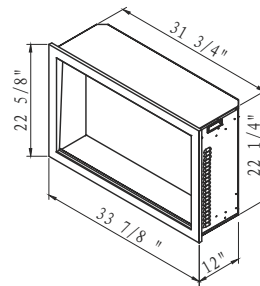

TRD-38

*Height, Width, Depth: 27 1/4" x 37 1/8" x 12 3/8"

Glass Viewing Opening & Size: 23 5/8" x 35 1/4"

**Shipping Size: 29 5/8" x 41 6/8" x 15 4/8"

Shipping Weight: 101.4 lbs. Glass Included

TRD-33

*Height, Width, Depth: 22 1/4" x 31 3/4" x 11 3/8"

Glass Viewing Opening & Size: 18 3/4" x 29 7/8"

Glass Size: 18 3/4" X 29 7/8"

**Shipping Size: 24 5/8" x 36 2/8" x 14 5/8"

Shipping Weight: 78 lbs. Glass Included

INCLUDED ACCESSORIES

10 piece Birch log set, charcoal grey real fireglass media and two bags of vermiculite, in black and white, plus a remote. A steel trim and glass inlay are included for the 26, 30, 33 & 38 models only.

3-sided and 4-sided trims are made of 22 gauge metal, and available for the 26, 30, 33, 38 models.

3-sided trim

4-sided trim

TRD-26

TRD-30

TRD-33

TRD-38

INS-FM-30