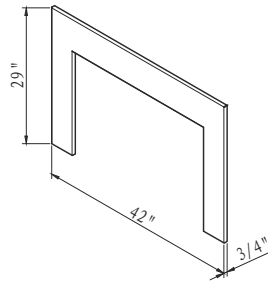

SERIES MODELS:

- TRD-26
- TRD-30
- TRD-33
- TRD-38

TRD-26

*Height, Width, Depth: 16 3/4" x 25 1/4" x 11 3/8"
Glass Viewing Opening & Size: 15 1/2" x 27 1/2"
**Shipping Size: 21 4/8" x 33 7/8" x 14 5/8"
Shipping Weight: 57.5 lbs. Glass Included

TRD-38

*Height, Width, Depth: 27 1/4" x 37 1/8" x 12 3/8"

Glass Viewing Opening & Size: 23 5/8" x 35 1/4"

**Shipping Size: 29 5/8" x 41 6/8" x 15 4/8"

Shipping Weight: 101.4 lbs. Glass Included

TRD-33

*Height, Width, Depth: 22 1/4" x 31 3/4" x 11 3/8"

Glass Viewing Opening & Size: 18 3/4" x 29 7/8"

Glass Size: 18 3/4" X 29 7/8"

**Shipping Size: 24 5/8" x 36 2/8" x 14 5/8"

Shipping Weight: 78 lbs. Glass Included

INCLUDED ACCESSORIES

10 piece Birch log set, charcoal grey real fireglass media and two bags of vermiculite, in black and white, plus a remote. A steel trim and glass inlay are included for the 26, 30, 33 & 38 models only.

3-sided and 4-sided trims are made of 22 gauge metal, and available for the 26, 30, 33, 38 models.

3-sided trim

4-sided trim

TRD-26

TRD-30

TRD-33

TRD-38

INS-FM-30