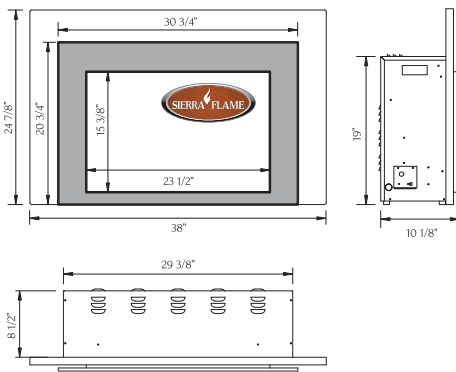

INS-FM-30

AM-SF-Inserts JAN 2020

Distributed By:

Visit our online showrooms at:

www.amantii.com

We reserve the right to update products, specifications and dimensions are subject to change. Please refer to the product manual to verify measurements and clearance requirements. All local building codes must be followed.