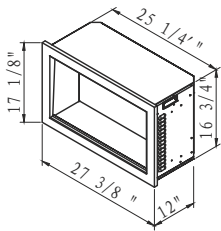

TRD-30

*Height, Width, Depth: 19 1/8" x 29 3/8" x 11 3/8"
Glass Viewing Opening & Size: 15 1/2" x 27 1/2"
Glass Size: 15 1/2" x 27 1/2"
**Shipping Size: 21 4/8" x 33 7/8" x 14 5/8"
Shipping Weight: 68.6 lbs. Glass Included

TRD-38

*Height, Width, Depth: 27 1/4" x 37 1/8" x 12 3/8"

Glass Viewing Opening & Size: 23 5/8" x 35 1/4"

**Shipping Size: 29 5/8" x 41 6/8" x 15 4/8"

Shipping Weight: 101.4 lbs. Glass Included

TRD-33

*Height, Width, Depth: 22 1/4" x 31 3/4" x 11 3/8"

Glass Viewing Opening & Size: 18 3/4" x 29 7/8"

Glass Size: 18 3/4" X 29 7/8"

**Shipping Size: 24 5/8" x 36 2/8" x 14 5/8"

Shipping Weight: 78 lbs. Glass Included

INCLUDED ACCESSORIES

10 piece Birch log set, charcoal grey real fireglass media and two bags of vermiculite, in black and white, plus a remote. A steel trim and glass inlay are included for the 26, 30, 33 & 38 models only.

3-sided and 4-sided trims are made of 22 gauge metal, and available for the 26, 30, 33, 38 models.

3-sided trim

4-sided trim

TRD-26

TRD-30

TRD-33

TRD-38

INS-FM-30