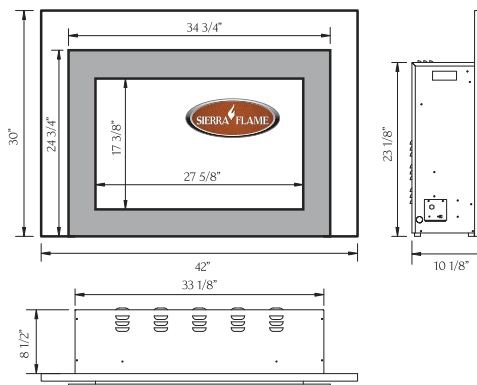

INS-FM-34

AM-SF-Inserts JAN 2020

Distributed By: