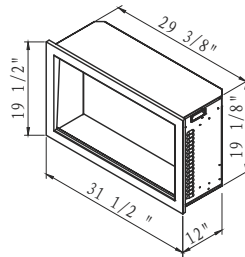

TRD-38

*Height, Width, Depth: 27 1/4" x 37 1/8" x 12 3/8"

Glass Viewing Opening & Size: 23 5/8" x 35 1/4"

**Shipping Size: 29 5/8" x 41 6/8" x 15 4/8"

Shipping Weight: 101.4 lbs. Glass Included

TRD-33

*Height, Width, Depth: 22 1/4" x 31 3/4" x 11 3/8"

Glass Viewing Opening & Size: 18 3/4" x 29 7/8"

Glass Size: 18 3/4" X 29 7/8"

**Shipping Size: 24 5/8" x 36 2/8" x 14 5/8"

Shipping Weight: 78 lbs. Glass Included

INCLUDED ACCESSORIES

10 piece Birch log set, charcoal grey real fireglass media and two bags of vermiculite, in black and white, plus a remote. A steel trim and glass inlay are included for the 26, 30, 33 & 38 models only.

3-sided and 4-sided trims are made of 22 gauge metal, and available for the 26, 30, 33, 38 models.

3-sided trim

4-sided trim

TRD-26

TRD-30

TRD-33

TRD-38

INS-FM-30