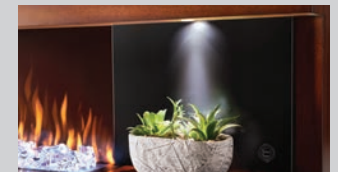

## FEATURES

- **53 1/8" W X 19 13/16" H X 10 1/4" D**
- **53" WIDE BURNISHED WALNUT ENCASED SURROUND**
- **2 USB 2.0 INPUTS WITH CHARGING STATUS COLOR INDICATION**
- Simply plug-in 120V
- Four flame color settings with brightness adjustment options
- Ember bed in 6 color settings including cycle & fade in and fade out
- 9 different timer settings from 30 minutes up to 8 hours
- All season usage: flames operate with or without heat
- Disable heat function as child safety feature
- Touch control panel and multi-function remote standard
- Thermostatic control
- Up to 5,000 BTU's & 1500 Watts

## FEATURES

DOUBLE USB 2.0 CHARGING PORTS

BIRCH LOGSET & CRYSTAL MEDIA SET

ACCENT SHELF LIGHT WITH BRIGHTNESS SETTINGS

TOUCH SCREEN CONTROL PANEL

REMOTE CONTROL