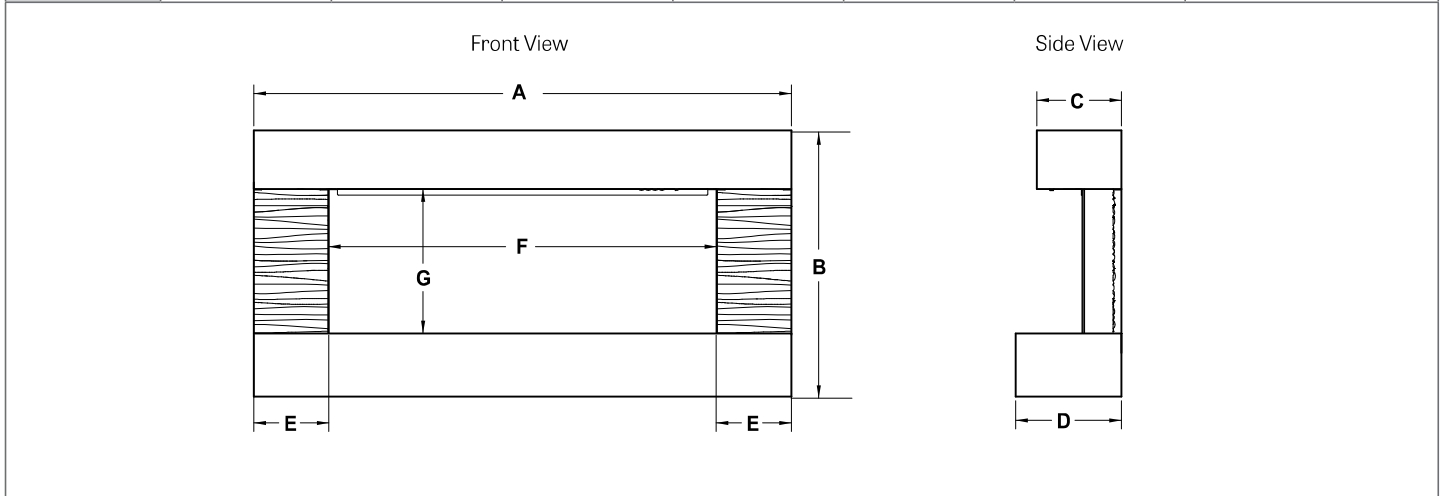

Positioning

This product series is positioned as the ideal solution for consumers looking for an easy way to add an electric fireplace without the need for construction.

Product Features

- Minimalist floating mantel supplies a clean, built-in look in an easy wall-mount design
- Safely place a TV or artwork directly above the fireplace
- Set the mood with multi-colored accent lighting from beautiful downlighting in the mantel
- Four flame color choices; 13 ember-bed color choices for complete customization
- Multiple media options come standard for the look you want, including clear crystal media and Alpine Timber log set
- No mesh screen or visible heat vents
- Enjoy year-round with or without heat
- Easy control with the intuitive, multifunction remote
- Available in 43", 50" and 60" sizes
- Zone-heat your space with warmth where you want it while cutting monthly energy bills
- Stay warm with supplemental heat comparable to a free-standing space heater (1500W)

Fireplace Specifications

Model	BTU Output	Width (A)	Height (B)	Depth (C)	Depth (D)	Sides (E)	Viewing Area (F x G)
SF-FM50-WH	5000	50" [1270]	23-5/16" [592]	7-7/8" [200]	9-7/8" [250]	6-7/8" [175]	36-1/16" x 12-5/8" [916 x 321]
SF-FM60-WH	5000	59-7/8" [1520]	23-5/16" [592]	7-7/8" [200]	9-7/8" [250]	11-13/16" [300]	36-1/16" x 12-5/8" [916 x 321]

Model	BTU Output	Width (A)	Width (B)	Height (C)	Depth (D)	Depth (E)	Viewing Area (F x G)
SF-FM43-WH	5000	37-13/16" [960]	43-5/16" [1100]	23-5/16" [592]	7-7/8" [200]	9-7/8" [250]	36-1/16" x 12-5/8" [916 x 321]