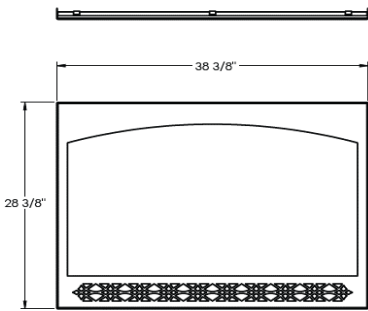

EXTERIOR DIMENSIONS AND WEIGHT

WIDTH	42"
DEPTH	18 5/16"
HEIGHT	34 5/8"
WEIGHT	118. lb.

Typical Venting

Front Options

HERITAGE FRONT

ZEN FRONT

WROUGHT IRON FRONT

Unit Dimensions

Front View

Right Side View

Top View