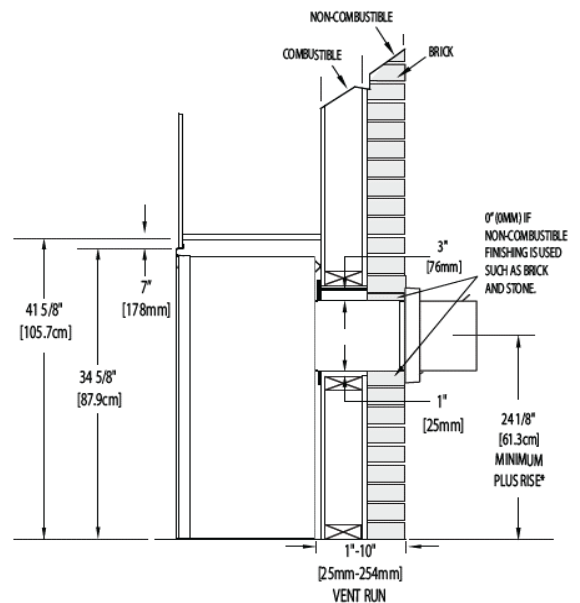

EXTERIOR DIMENSIONS AND WEIGHT

WIDTH	42"
DEPTH	18 5/16"
HEIGHT	34 5/8"
WEIGHT	118. lb.

Typical Venting

Front Options

HERITAGE FRONT

ZEN FRONT

WROUGHT IRON FRONT

Unit Dimensions

Front View

Right Side View

Top View