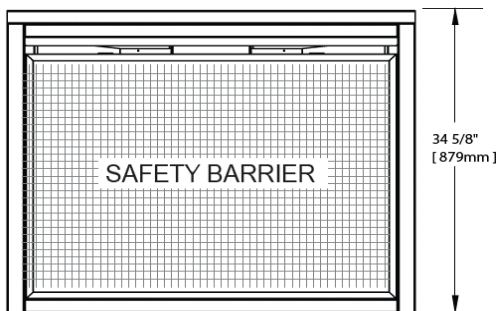

EXTERIOR DIMENSIONS AND WEIGHT

WIDTH	42"
DEPTH	18 5/16"
HEIGHT	34 5/8"
WEIGHT	118. lb.

Typical Venting

Front Options

HERITAGE FRONT

ZEN FRONT

WROUGHT IRON FRONT

Unit Dimensions

Front View

Right Side View

Top View