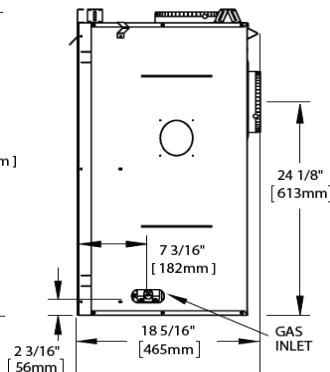

EXTERIOR DIMENSIONS AND WEIGHT

WIDTH	42"
DEPTH	18 5/16"
HEIGHT	34 5/8"
WEIGHT	118. lb.

Typical Venting

Front Options

HERITAGE FRONT

ZEN FRONT

WROUGHT IRON FRONT

Unit Dimensions

Front View

Right Side View

Top View