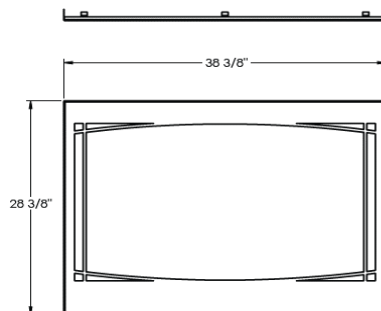

EXTERIOR DIMENSIONS AND WEIGHT

WIDTH	42"
DEPTH	18 5/16"
HEIGHT	34 5/8"
WEIGHT	118. lb.

Typical Venting

Front Options

HERITAGE FRONT

ZEN FRONT

WROUGHT IRON FRONT

Unit Dimensions

Front View

Right Side View

Top View