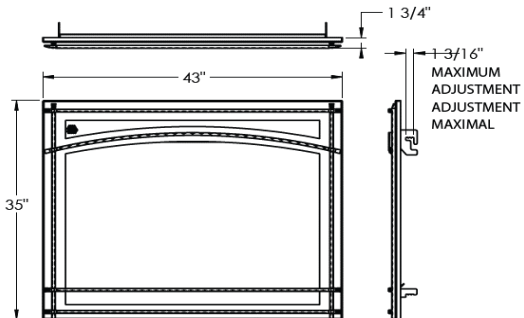

EXTERIOR DIMENSIONS AND WEIGHT

WIDTH	42"
DEPTH	18 5/16"
HEIGHT	34 5/8"
WEIGHT	118. lb.

Typical Venting

Front Options

HERITAGE FRONT

ZEN FRONT

WROUGHT IRON FRONT

Unit Dimensions

Front View

Right Side View

Top View