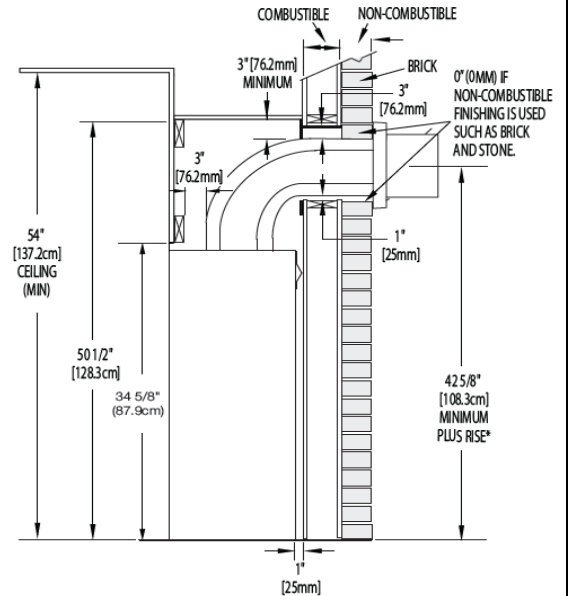

TB42NTR/TB42NTRE Direct Vent Gas Fireplaces

FEATURES

FUEL TYPE	Natural Gas
BLOWER	Optional
GAS VALVE TYPE	Millivolt or Electronic
LP COVERSION KIT	Yes
GLASS / VIEWING HEIGHT (IN)	23 11/16"
GLASS / VIEWING WIDTH (IN)	37 11/16"
TOTAL MAX (BTU) NG	22,000
WARRANTY	President Limited
FLUE SIZE	Lifetime
GLASS TYPE	Tempered

EXTERIOR DIMENSIONS AND WEIGHT

WIDTH	42"
DEPTH	18 5/16"
HEIGHT	34 5/8"
WEIGHT	118. lb.

Typical Venting

Front Options

HERITAGE FRONT

ZEN FRONT

WROUGHT IRON FRONT

Unit Dimensions

Front View

Right Side View

Top View