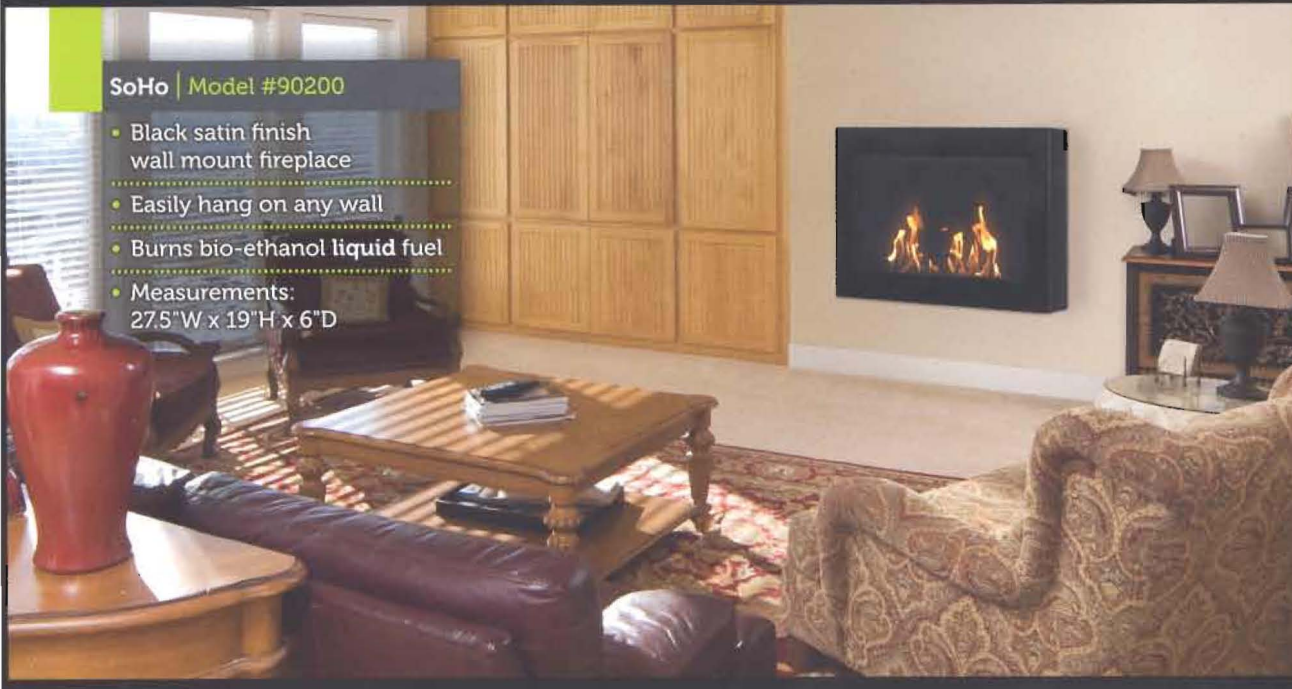

Chelsea | Model #90298

- Stainless steel wall mount fireplace
- Easily hang on any wall
- Burns bio-ethanol liquid fuel
- Measurements: 27.5"W x 19"H x 6"D

SoHo | Model #90299

- Stainless steel wall mount fireplace
- Easily hang on any wall
- Burns bio-ethanol liquid fuel
- Measurements: 27.5"W x 19"H x 6"D

SoHo | Model #90200

- Black satin finish wall mount fireplace
- Easily hang on any wall
- Burns bio-ethanol liquid fuel
- Measurements: 27.5"W x 19"H x 6"D

The high style, distinctive **ANYWHERE FIREPLACE™** allows the ambiance of a fire to be enjoyed anywhere. It is ventless, requires no chimney or gas line. Uses clean burning, non-toxic, non polluting **bio-ethanol fuel** for fireplaces that is: