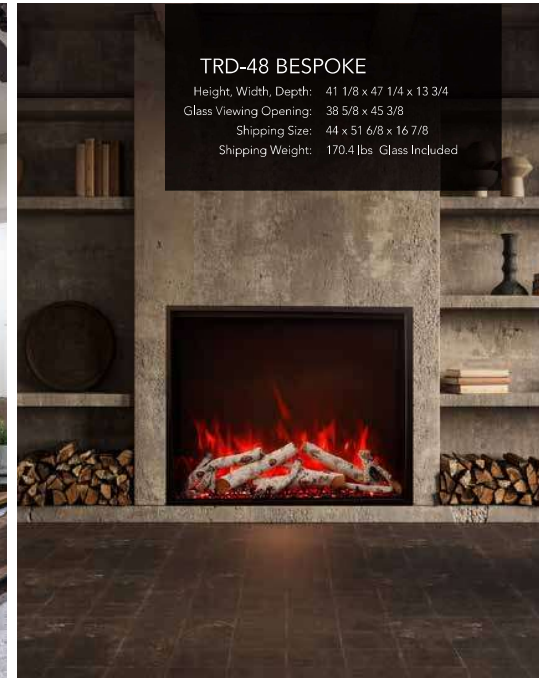

TRD-48 BESPOKE

Height, Width, Depth: 41 1/8 x 47 1/4 x 13 3/4
Glass Viewing Opening: 38 5/8 x 45 3/8
Shipping Size: 44 x 51 6/8 x 16 7/8
Shipping Weight: 170.4 lbs Glass Included