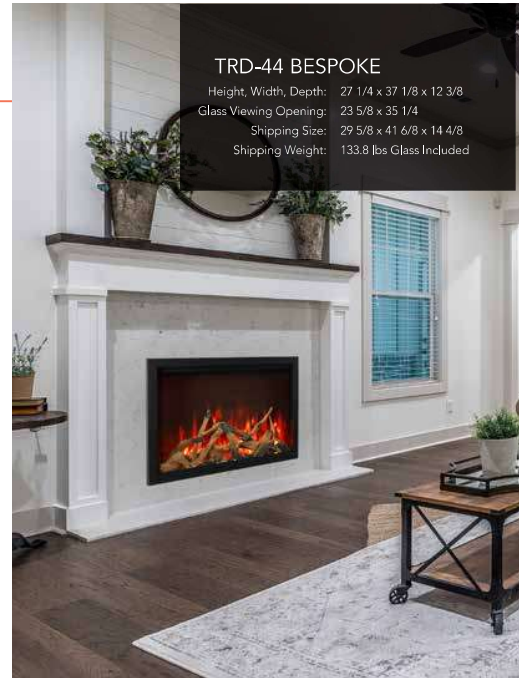

TECHNICAL SPECIFICATIONS

Volts	120V
Amps	12.5 A
Watts	1465 Watts
Heater On	1465 Watts high, 732 Watts low
Heater Off	27 Watts – TRD 33 Bespoke 32.6 Watts – TRD 38 Bespoke 37.8 Watts – TRD 44 Bespoke
Rotor Motor BTU	1 at 2.9 Watts 5000

SERIES MODELS:

TRD-33 BESPOKE
TRD-38 BESPOKE
TRD-44 BESPOKE
TRD-48 BESPOKE

TRD-44 BESPOKE

Height, Width, Depth: 27 1/4 x 37 1/8 x 12 3/8
Glass Viewing Opening: 23 5/8 x 35 1/4
Shipping Size: 29 5/8 x 41 6/8 x 14 4/8
Shipping Weight: 133.8 lbs Glass Included